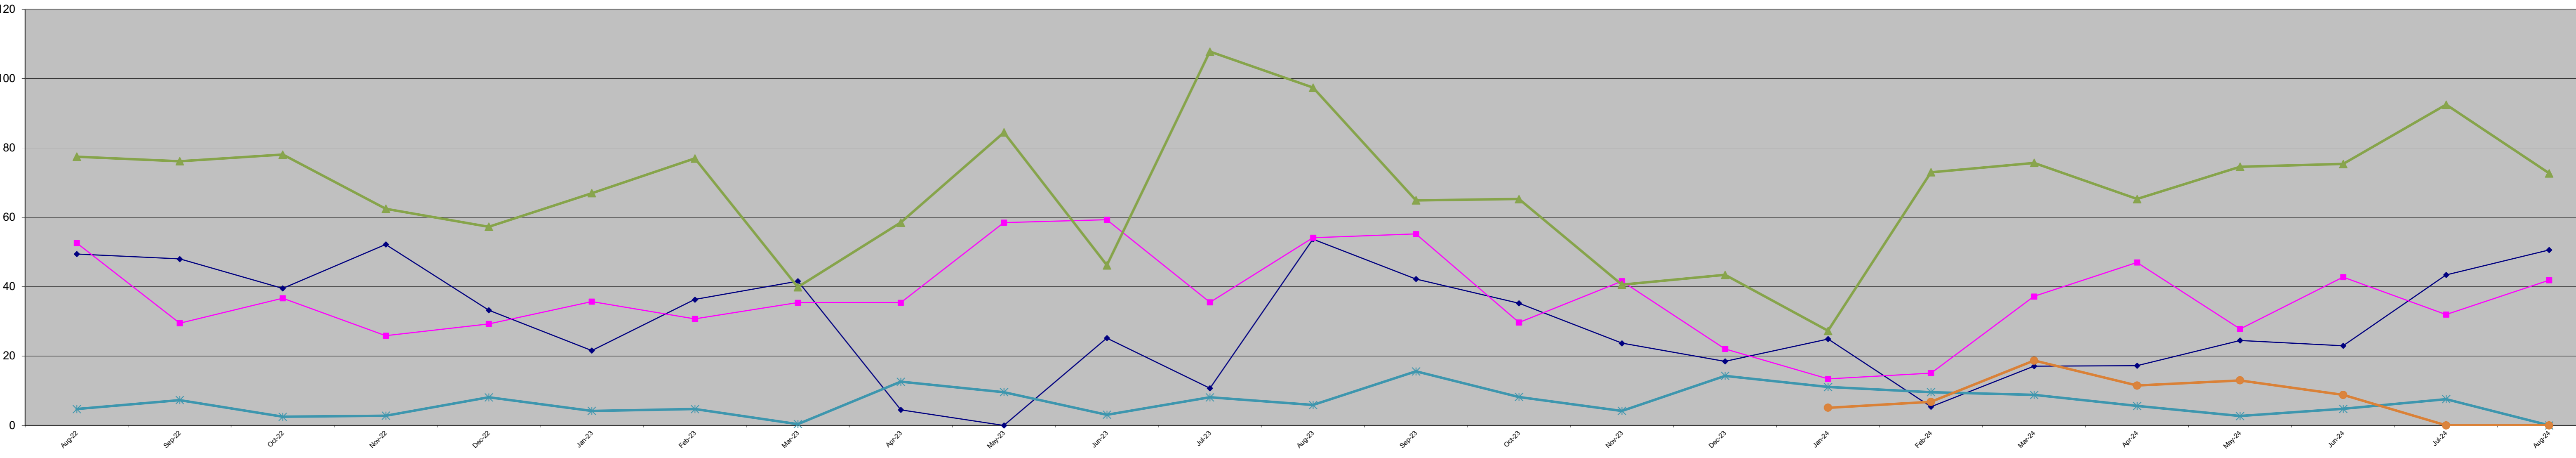

RAC Member Time (excluding MX) by Resource
Last 24 Months

- 73K
- 68F
- Combined A/C
- Sim
- 46B