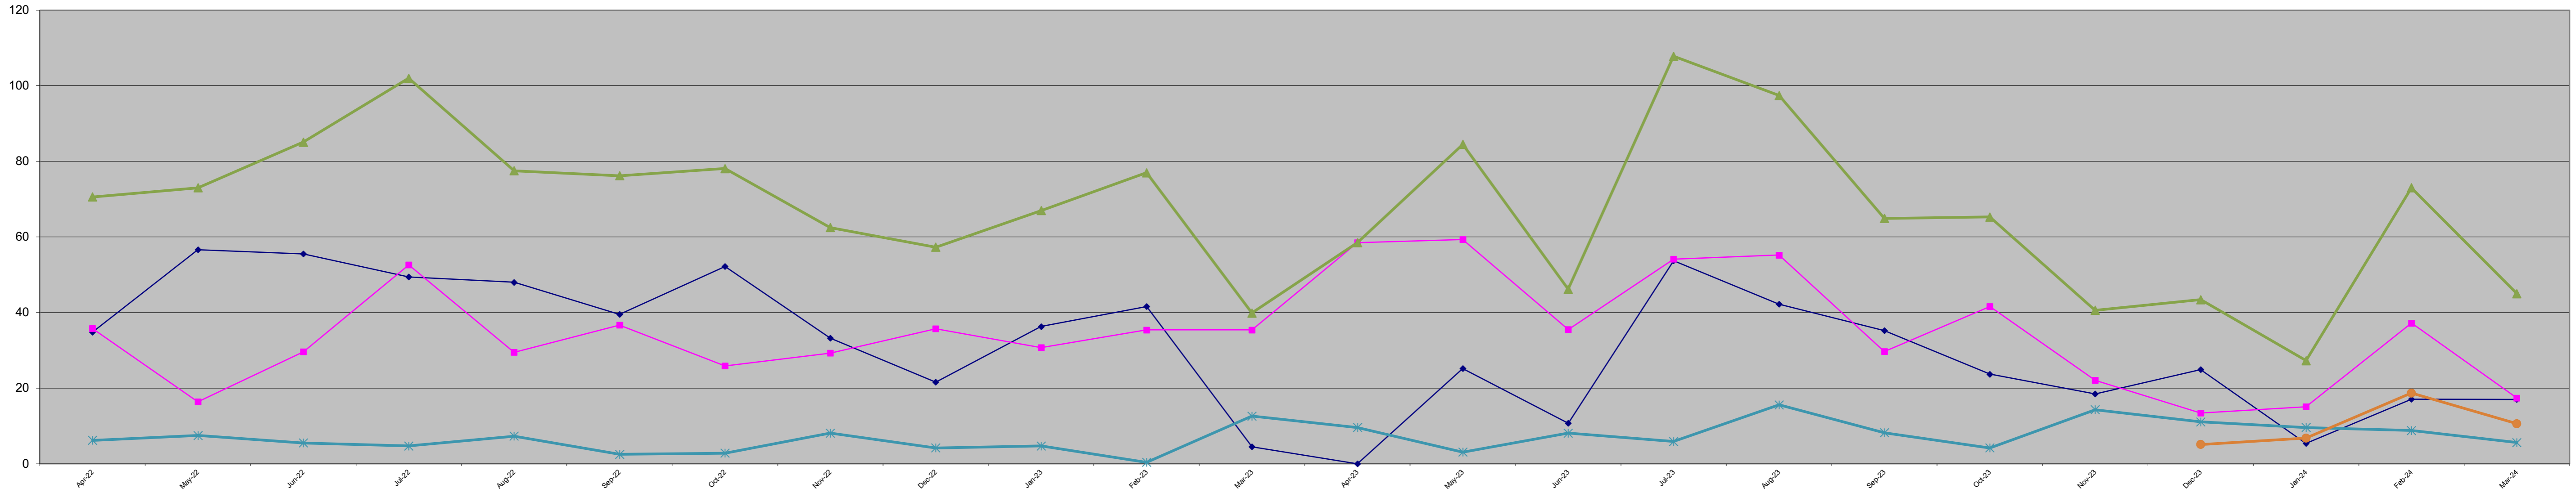

RAC Member Time (excluding MX) by Resource
Last 24 Months

68F
73K
Total
Sim
46B