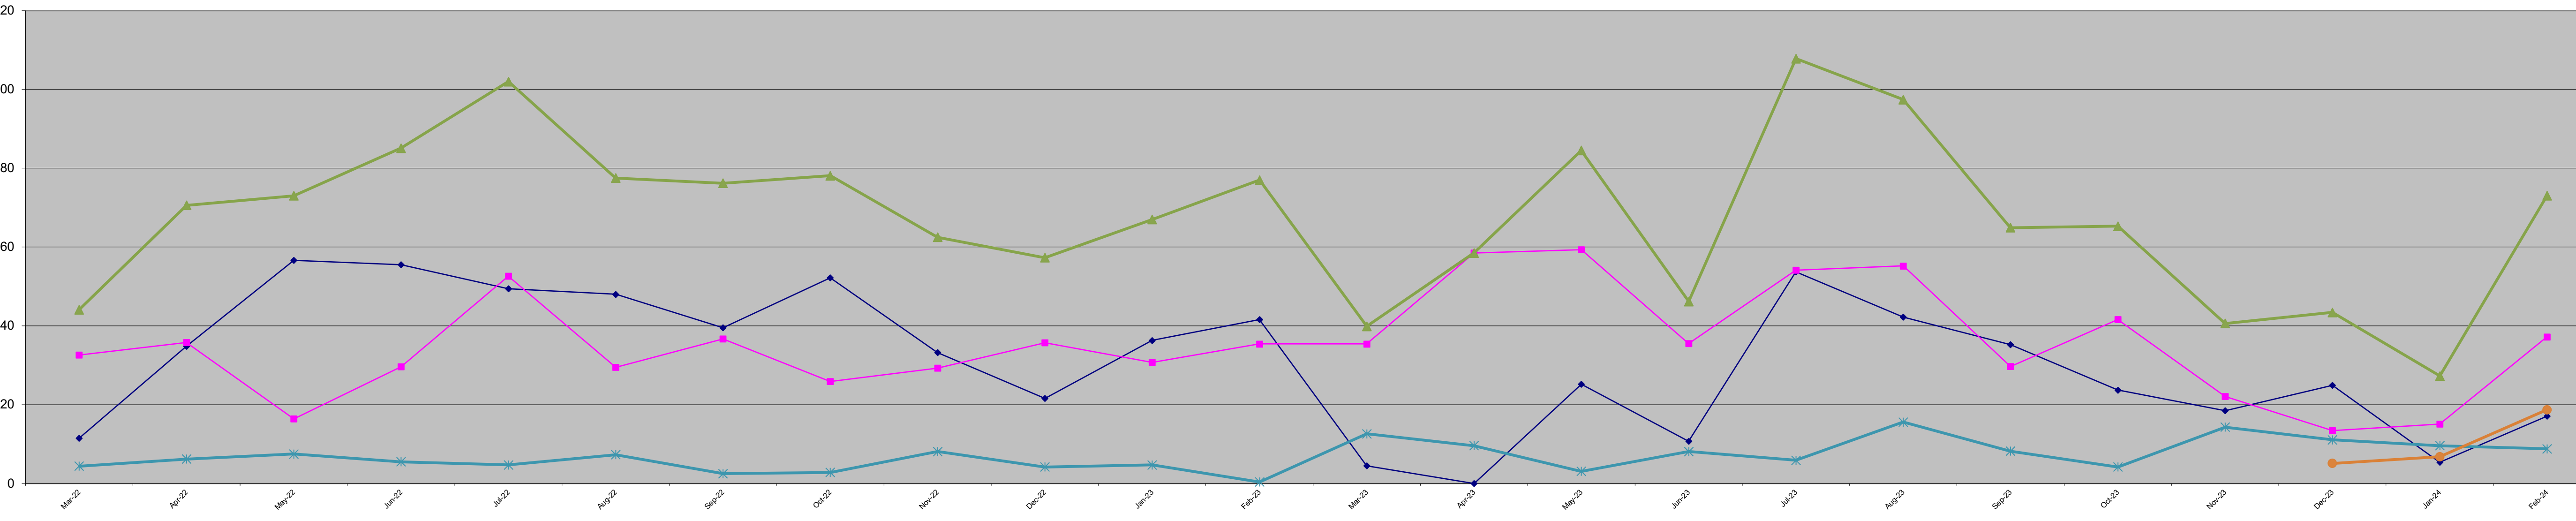

RAC Member Time (excluding MX) by Resource
Last 24 Months

- 68F
- 73K
- Combined A/C
- Sim
- 46B