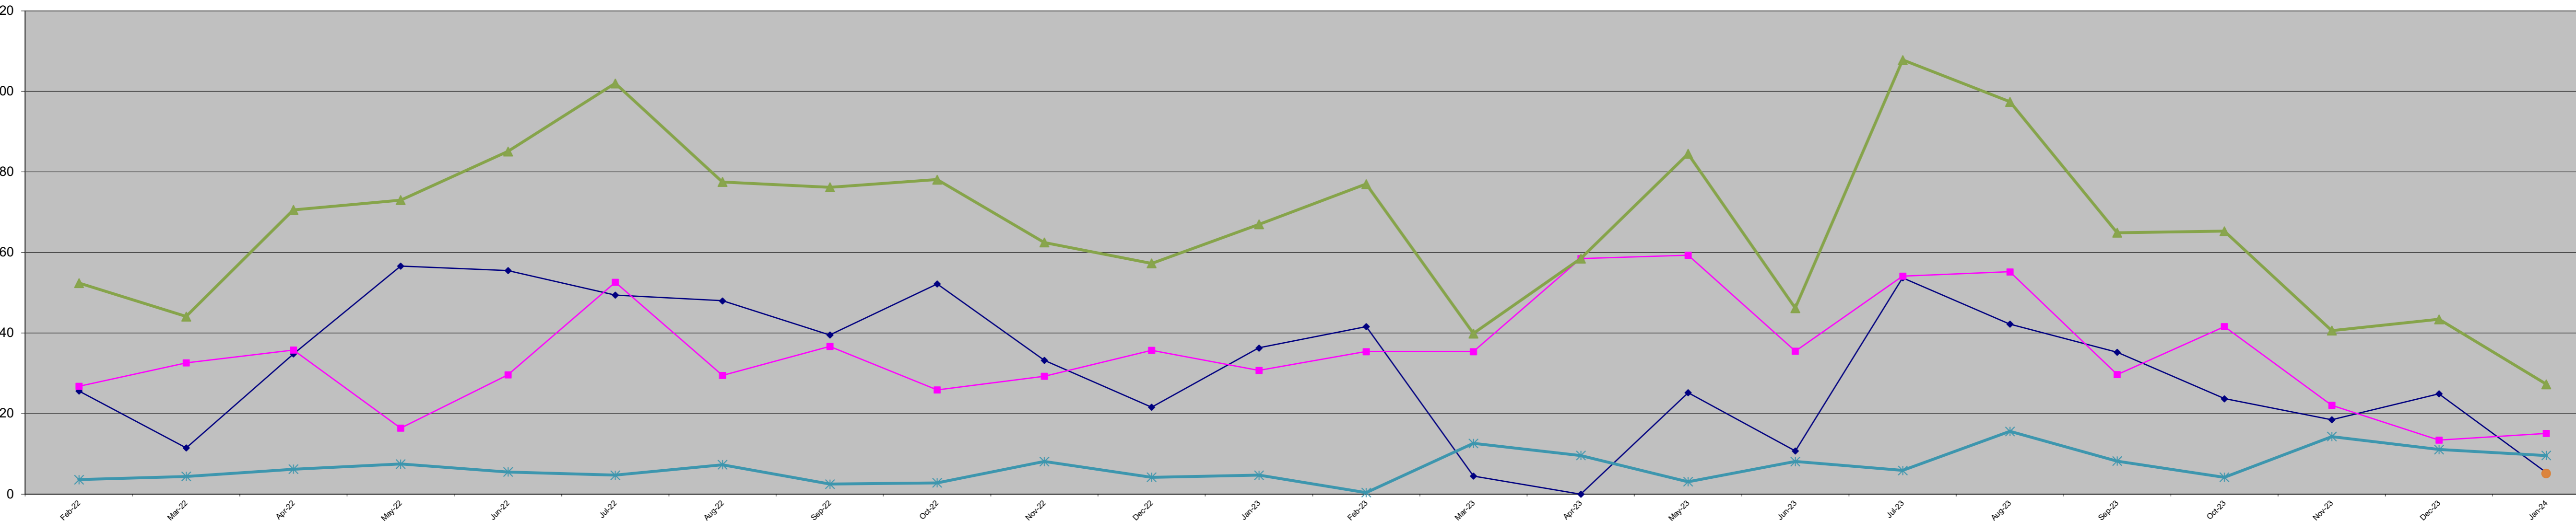

RAC Member Time (excluding MX) by Resource  
Last 24 Months

- 68F
- 73K
- Combined A/C
- SIM
- 46B